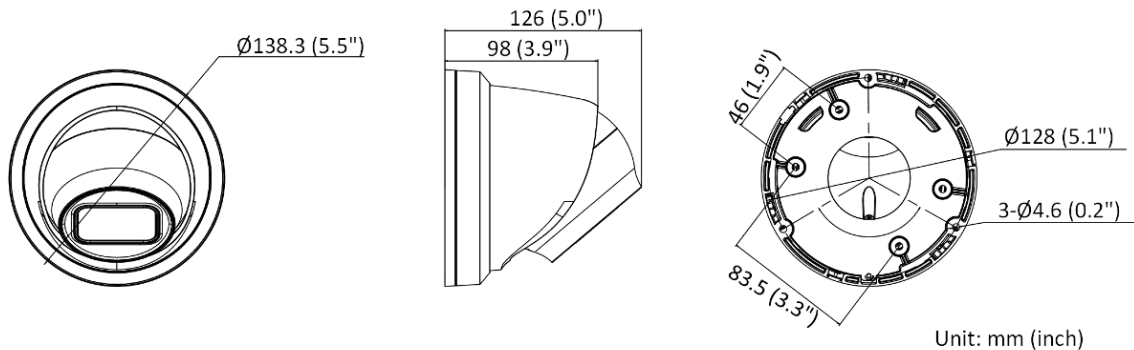

▪ **Available Model**

DS-2CD2H46G2T-IZS (2.8 to 12 mm)

▪ **Dimension**

▪ **Accessory**

▪ **Optional**

DS-1273ZJ-140(BLACK) Wall Mount	DS-1271ZJ-140 Pendant Mount	DS-1273ZJ-140 Wall Mount