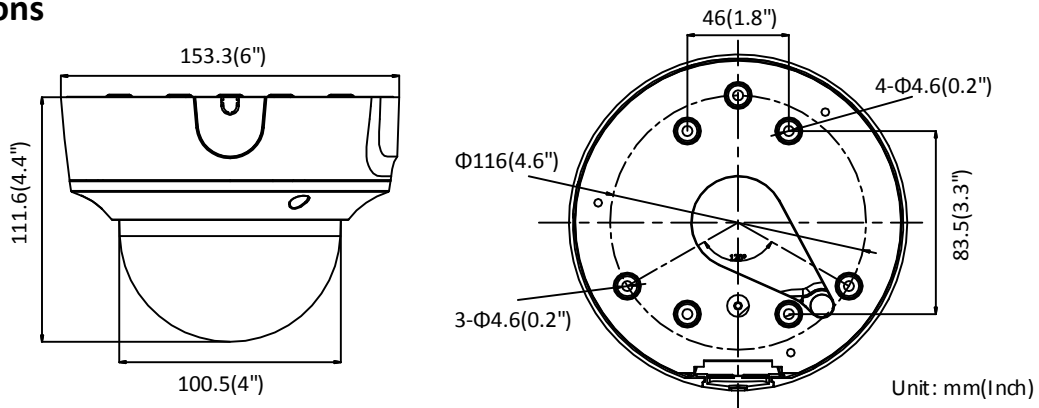

Dimensions	Camera: Φ 153.3 × 111.6mm (Φ 6" × 4.4")
Weight	Camera: 900 g (2 lb.) With package: 1300 g (2.9 lb.)

Available Model:

DS-2CD2785G1-IZ (2.8 to 12 mm), DS-2CD2785G1-IZS (2.8 to 12 mm)

Dimensions

Accessories